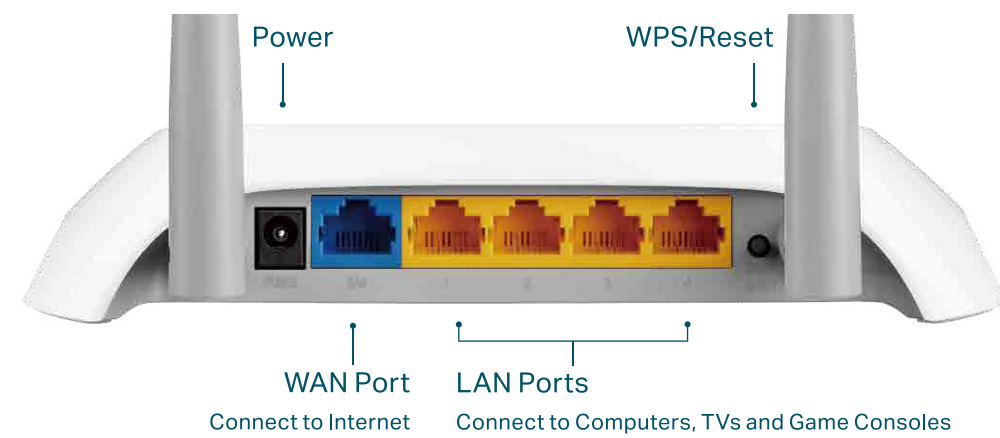

Ease of Use

- **Intuitive Web UI**– Ensures quick and simple installation without hassle
- **Fast Encryption** – One-touch WPA wireless security encryption with the WPS button

Security

- **Guest Network** – Keep your main network secure by creating a separate network for friends and visitors
- **Access Control** – Establish a whitelist or blacklist to allow or block certain devices from accessing the internet
- **Parental Controls** – Manage when and how connected devices can access the internet
- **Encryptions for Secure Network** – WPA-PSK/WPA2- PSK encryptions provide active protection against security threats

Specifications

Hardware

- Ethernet Ports: 4 10/100Mbps LAN Ports, 1 10/100Mbps WAN Port
- Buttons: WPS/Reset Button
- Antennas: 2 fixed Omni Directional Antennas
- External Power Supply: 9VDC / 0.6A
- Dimensions (W x D x H): 7.2 x 5.0 x 1.4 in. (182 x 128 x 35mm)